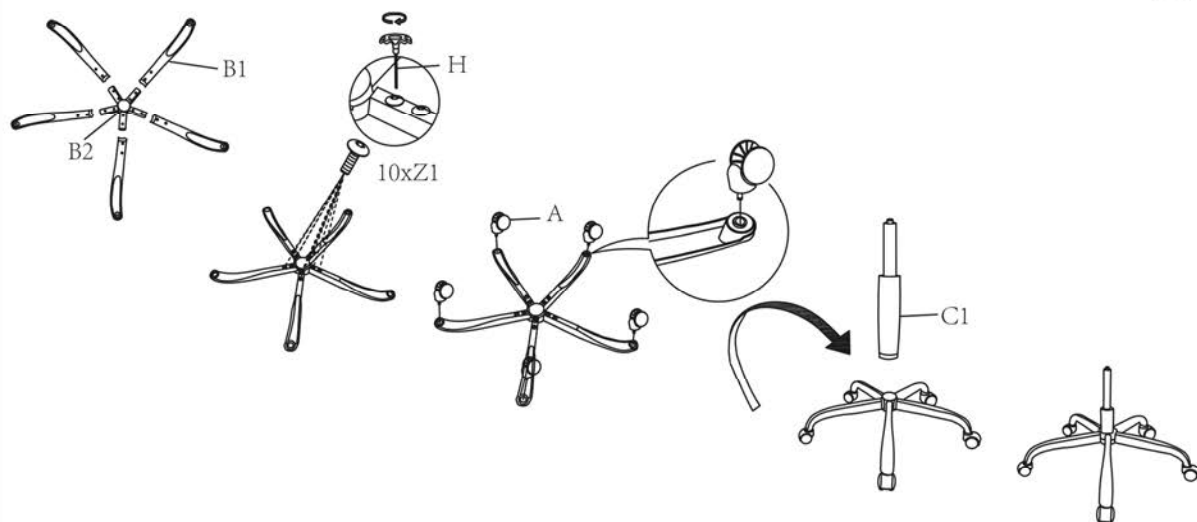

ARCADE GR_1

A 5x Wheels

B1 5x Split base tube

B2 1x Central base tube

C1 1x gas lift

D 1x mechanism

E 1x seat

F 1x back

G 8x Plastic caps

H 1x allen key

I1 Left armrests

I2 Right armrests

J1 1x headres

J2 1xAdjustable Lumber Suppor

M6X12X10pcs

Z1 10x screws

M6X18X4pcs

Z3 4x screws

M6X30X8pcs

Z16 8x screws

ARCADE GR_2

1

2

3