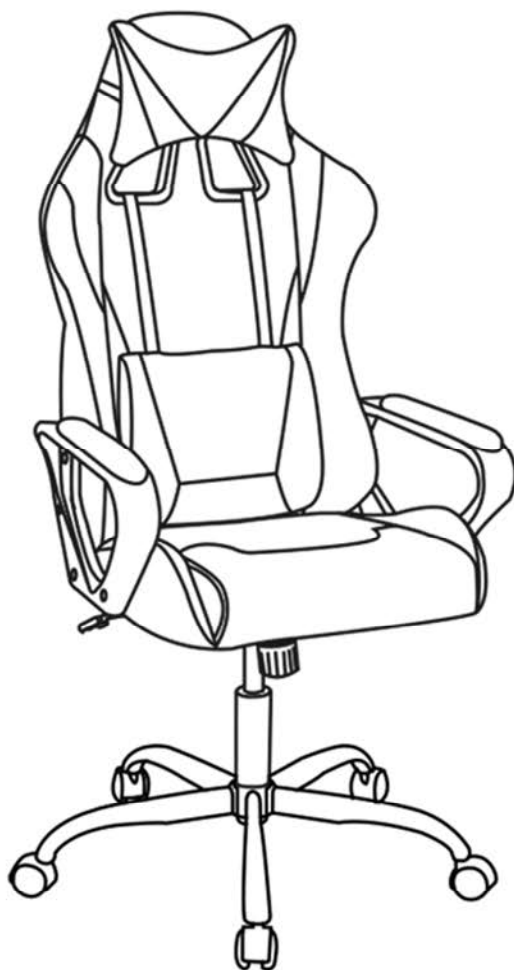

ARCADE GR_1

A 5x Wheels

B1 5x Split base tube

B2 1x Central base tube

C1 1x gas lift

D 1x mechanism

E 1x seat

F 1x back

G 8x Plastic caps

H 1x allen key

I1 Left armrests

I2 Right armrests

J1 1x headres

J2 1xAdjustable Lumber Suppor

M6X12X10pcs

Z1 10x screws